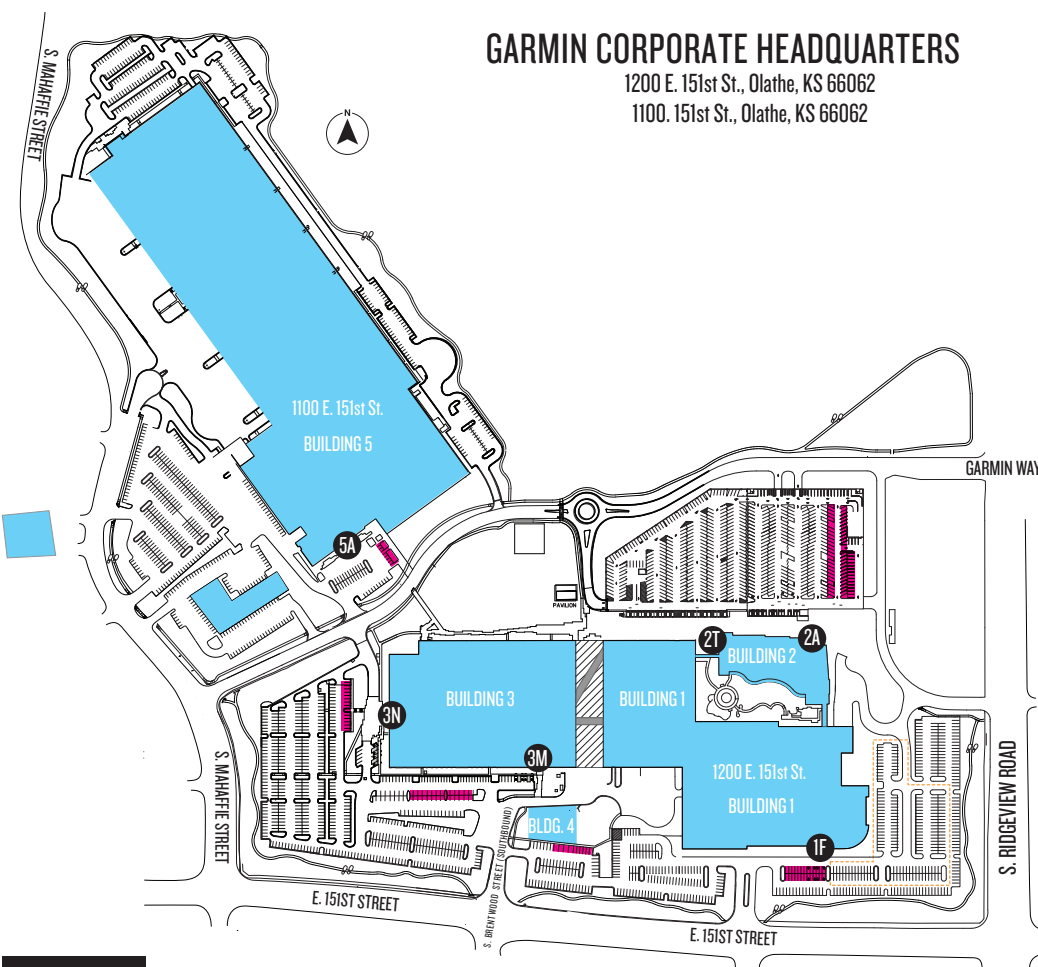

GARMIN CORPORATE HEADQUARTERS

1200 E. 151st St., Olathe, KS 66062

1100. 151st St., Olathe, KS 66062

GARMIN VISITOR ENTRANCES

- 1F South Lobby
- 2A North Lobby
- 2T North Security Entrance
- 3M Southwest Security Entrance
- 3N West Lobby
- 5A Southwest Lobby

KEY

- Garmin Buildings
- Visitor Parking
- Visitor Entrance